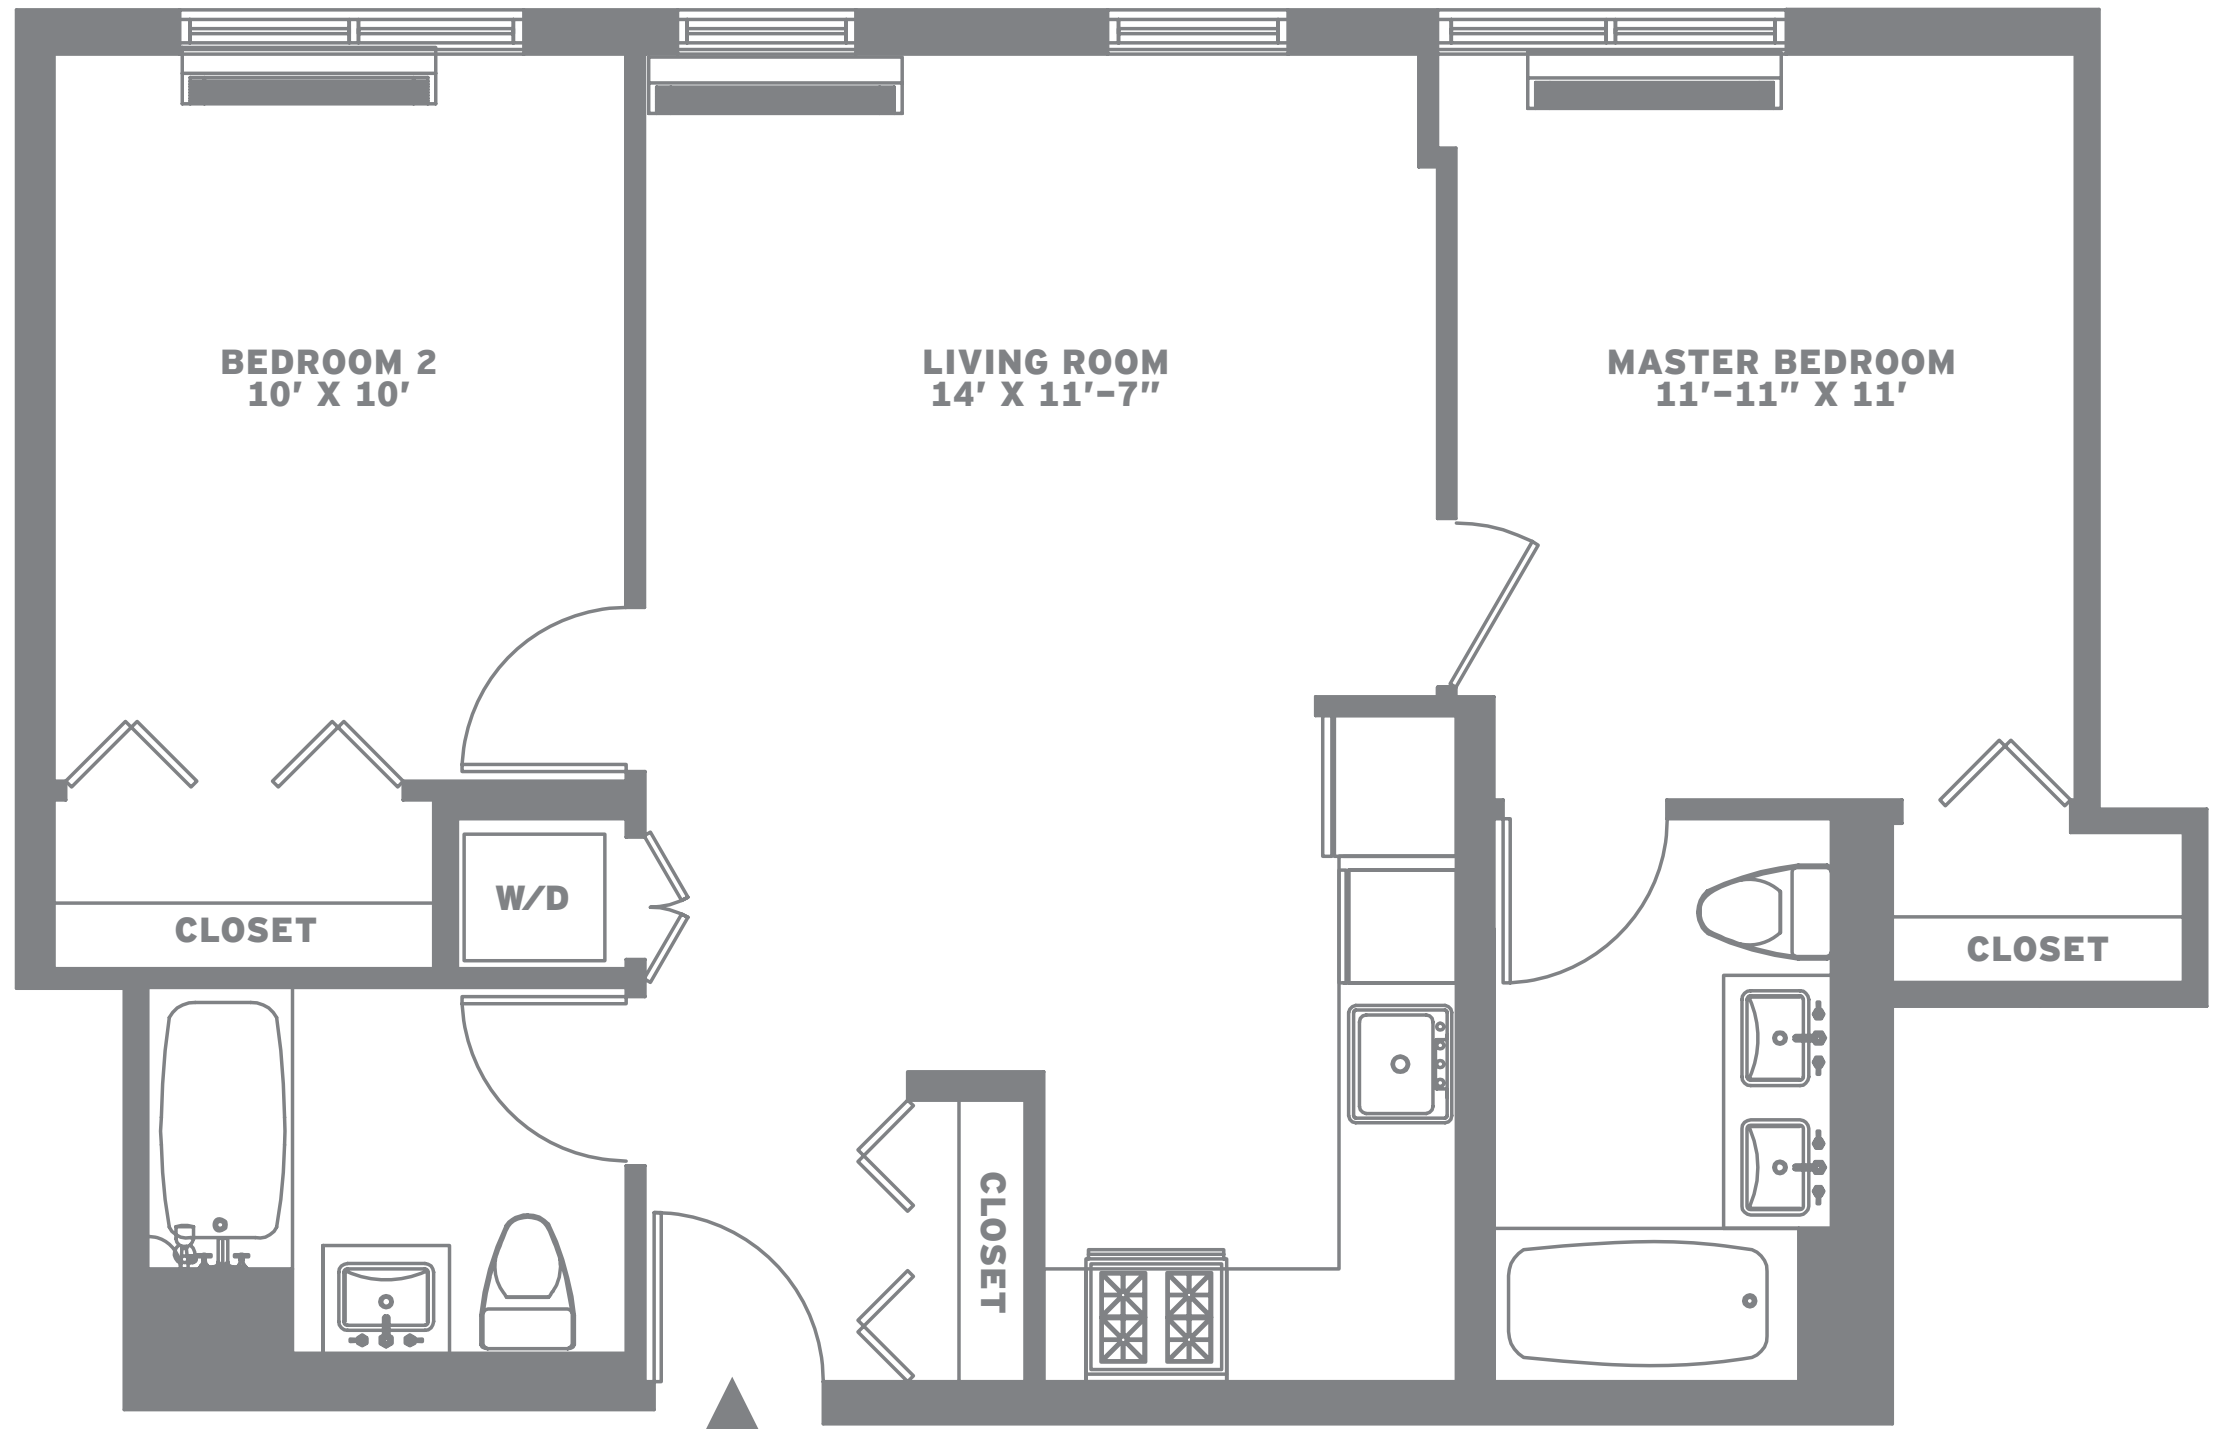

184 KENT AVE

RESIDENCE C704

SEVENTH FLOOR

2 BEDROOMS

All dimensions are approximate and subject to construction variances. Plans may contain minor variations from floor to floor.

718.669.7003 • RENTONKENT.COM